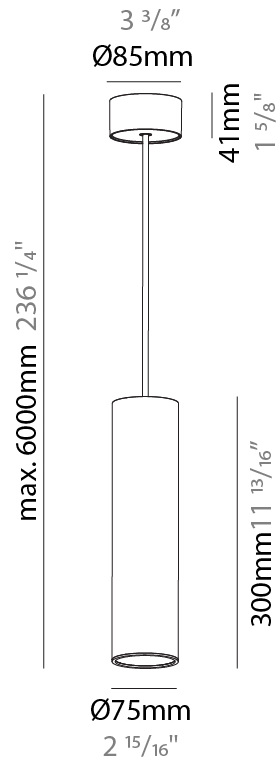

GENERAL

Series: Hangover
Subseries: Hangover Monopoint Surface Canopy
Brand: Prolicht
Division: Architectural
Mounting Type: Suspension
Mounting Location: Ceiling
Subcategory: Pendant

PHYSICAL

Shape: Cylinder
Diameter (mm): 75
Diameter (in): 2 ¹⁵/₁₆
Height (mm): 300
Height (in): 11 ¹³/₁₆
Max. Overall Height (mm): 2300
Max. Overall Height (in): 90 ⁹/₁₆
Light Distribution: Downlight
Diffuser: Shine Ring 0-6
Fixture Finish: SSR / BKV / CWI / CRY / HAB / UFT / ITA / RUA / FTG / MYG / LOD / PUS / FRO / FUP / KIA / POP / BLS / SPG / MEY / GOH / GUM / CHC / COM / ABZ / JAG / OBR / MOS / ROR
Fixture Material: Aluminum
Cable Details: 2000mm / 6000mm Cable in White / Black / Orange / Red

ELECTRICAL

Lamp Type: LED (Zhaga Standard)
Input Wattage (W): 10.9
Total Output Wattage (W): 9
Dimming: Non-Dimmable
Driver Included: Yes
Driver Location: Integrated
Driver Type: Constant Current
Driver Class: Class 2
Housing: ENCP3
Input Voltage (V): 120
Constant Current (mA): 500
Upon Request: Remote: 0-10Vdc dimming / Phase dimming 120Vac

LED

Number of LEDs: 1
Color Temperature (°K): 2700 / 3000 / 4000
Max. Delivered Lumen (lm): 923
CRI: >90 CRI
Efficiency (%): 86
Lamp Life (hrs): 50000

OPTICAL

Reflector: 18 / 36 / 52

RATINGS AND CERTIFICATIONS

Certified By: Certified for North American Standards
IP rating: IP20